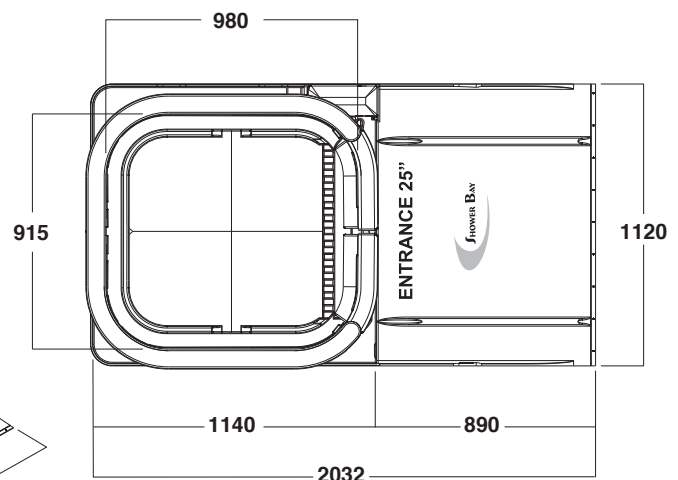

Features

- ❖ Quick assembly – No tools required
- ❖ Eliminate dangerous wet-environment transfers with roll-in ramp
- ❖ Maintain privacy and preserve dignity behind shower walls
- ❖ Easily snap “quick-connect” adapter onto sink faucet
- ❖ Shower in most rooms of the home using the flexible 35-foot water supply hoses
- ❖ Ramp detaches for compact storage

Specifications

Ramp:	890mm	Length
	1120mm	Width
Shower Base:	1140mm	Length
	1120mm	Width
Shower Base and Ramp:	2032mm	Length
	1120mm	Width
Overall Height:	1270mm	Height
Hose: *	890mm	Length
Power Cord:	300mm	Length

* Longer hose length available upon request

	Shower Bay	Bath Remodel	Bath Bench	Walk-in Tub	Sponge Bath
Safe	✓	✓		✓	✓
Clean	✓	✓	✓	✓	
Easy to Use	✓	✓		✓	✓
Privacy	✓	✓	✓	✓	
No Tools Assembly	✓		✓		✓
Affordable	✓		✓		✓
Immediate Availability	✓		✓		✓
Roll-in Entry	✓	✓			

Dimensions