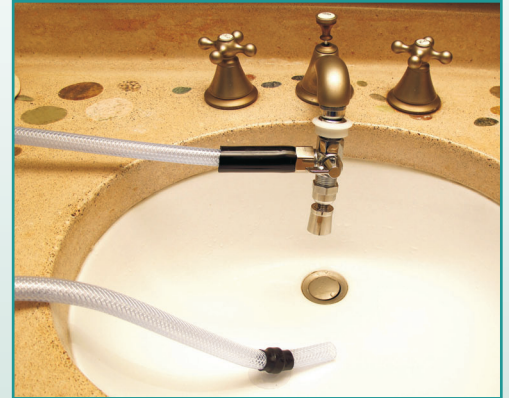

No Costly Remodel

Shower Bay can be set up in any room of the home.

- ◆ Can be assembled quickly without any tools or need for a contractor or plumber.
- ◆ Water hose extends 10.6m in length for easy access to nearest sink location.
- ◆ Water in-hose easily snaps onto existing sink faucet. Place out-hose in sink or tub basin for drainage. Hoses can be coiled up for storage when not in use.
- ◆ Ramp detaches to create smaller footprint (1140 x 1120mm) between shower uses.

– **Joe S** (ALS patient) and wife, **Mary S** (caregiver)

Frequently Asked Questions

Where does the water come from?

Shower Bay's unique quick-connect system easily snaps onto most home faucets. The water travels from the faucet through an in-hose to the Shower Bay unit.

Where does the water go?

The built-in pump located at the base of Shower Bay removes the water through the attached out-hose to a nearby sink or tub drain.

Is Shower Bay supposed to fit in my bathroom?

Shower Bay may be used in a bathroom, but it was also designed to work in any room of the home. We understand that most bathrooms are not large enough for adequate wheelchair maneuverability. In most cases Shower Bay is set up in the corner of a bedroom or spare area of the home, such as a den, laundry room or garage.

View more FAQ's online at www.ShowersBay.com

Features

- ❖ Quick assembly – No tools required
- ❖ Eliminate dangerous wet-environment transfers with roll-in ramp
- ❖ Maintain privacy and preserve dignity behind shower walls
- ❖ Easily snap “quick-connect” adapter onto sink faucet
- ❖ Shower in most rooms of the home using the flexible 35-foot water supply hoses
- ❖ Ramp detaches for compact storage