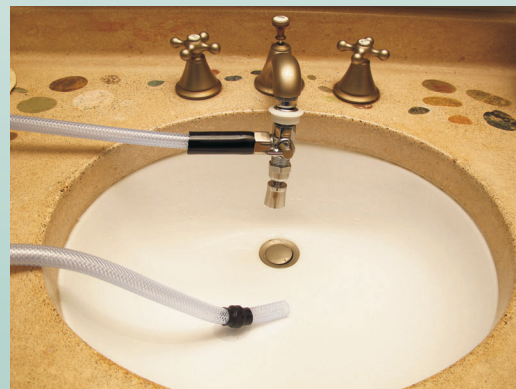

No Costly Remodel

Shower Bay can be set up in any room of the home.

- ◆ Can be assembled quickly without any tools or need for a contractor or plumber.
- ◆ Water hose extends 10.6m in length for easy access to nearest sink location.
- ◆ Water in-hose easily snaps onto existing sink faucet. Place out-hose in sink or tub basin for drainage. Hoses can be coiled up for storage when not in use.
- ◆ Ramp detaches to create smaller footprint (1140 x 1120mm) between shower uses.

– **Joe S** (ALS patient) and wife, **Mary S** (caregiver)

Frequently Asked Questions

Where does the water come from?

Shower Bay's unique quick-connect system easily snaps onto most home faucets. The water travels from the faucet through an in-hose to the Shower Bay unit.

Where does the water go?

The built-in pump located at the base of Shower Bay removes the water through the attached out-hose to a nearby sink or tub drain.

Is Shower Bay supposed to fit in my bathroom?

Shower Bay may be used in a bathroom, but it was also designed to work in any room of the home. We understand that most bathrooms are not large enough for adequate wheelchair maneuverability. In most cases Shower Bay is set up in the corner of a bedroom or spare area of the home, such as a den, laundry room or garage.

View more FAQ's online at www.ShowersBay.com

Features

- ❖ Quick assembly – No tools required
- ❖ Eliminate dangerous wet-environment transfers with roll-in ramp
- ❖ Maintain privacy and preserve dignity behind shower walls
- ❖ Easily snap “quick-connect” adapter onto sink faucet
- ❖ Shower in most rooms of the home using the flexible 35-foot water supply hoses
- ❖ Ramp detaches for compact storage