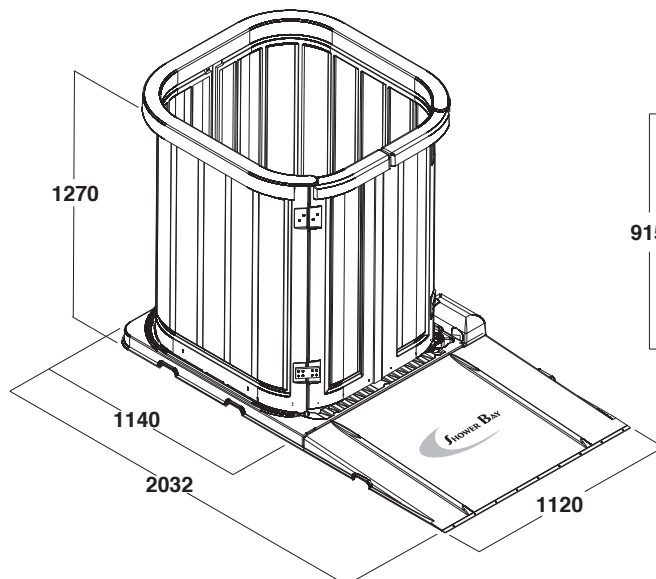

Features

- ❖ Quick assembly – No tools required
- ❖ Eliminate dangerous wet-environment transfers with roll-in ramp
- ❖ Maintain privacy and preserve dignity behind shower walls
- ❖ Easily snap “quick-connect” adapter onto sink faucet
- ❖ Shower in most rooms of the home using the flexible 35-foot water supply hoses
- ❖ Ramp detaches for compact storage

Specifications

Ramp:	890mm	Length
	1120mm	Width
Shower Base:	1140mm	Length
	1120mm	Width
Shower Base and Ramp:	2032mm	Length
	1120mm	Width
Overall Height:	1270mm	Height
Hose: *	890mm	Length
Power Cord:	300mm	Length

* Longer hose length available upon request

	Shower Bay	Bath Remodel	Bath Bench	Walk-in Tub	Sponge Bath
Safe	✓	✓		✓	✓
Clean	✓	✓	✓	✓	
Easy to Use	✓	✓		✓	✓
Privacy	✓	✓	✓	✓	
No Tools Assembly	✓		✓		✓
Affordable	✓		✓		✓
Immediate Availability	✓		✓		✓
Roll-in Entry	✓	✓			

Dimensions